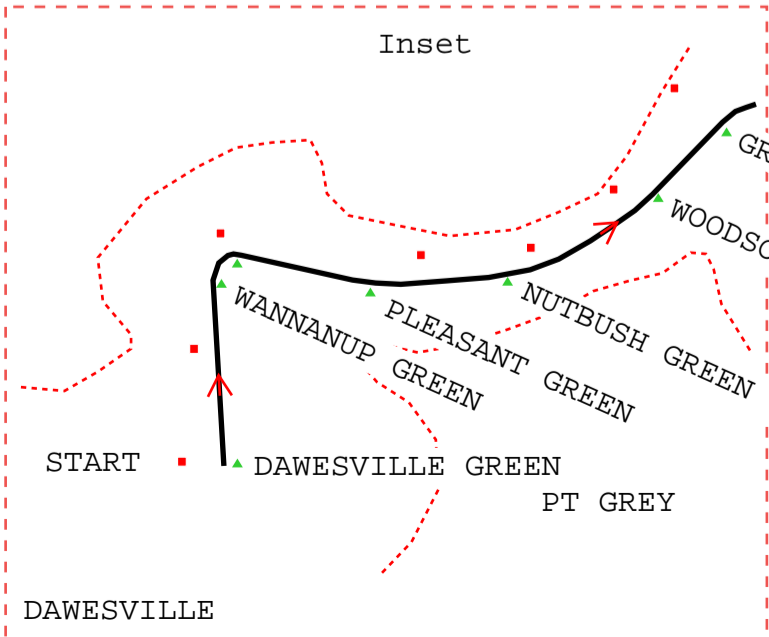

MOFSC Time Trialling
Course
Bouvard Cup

Refer Inset