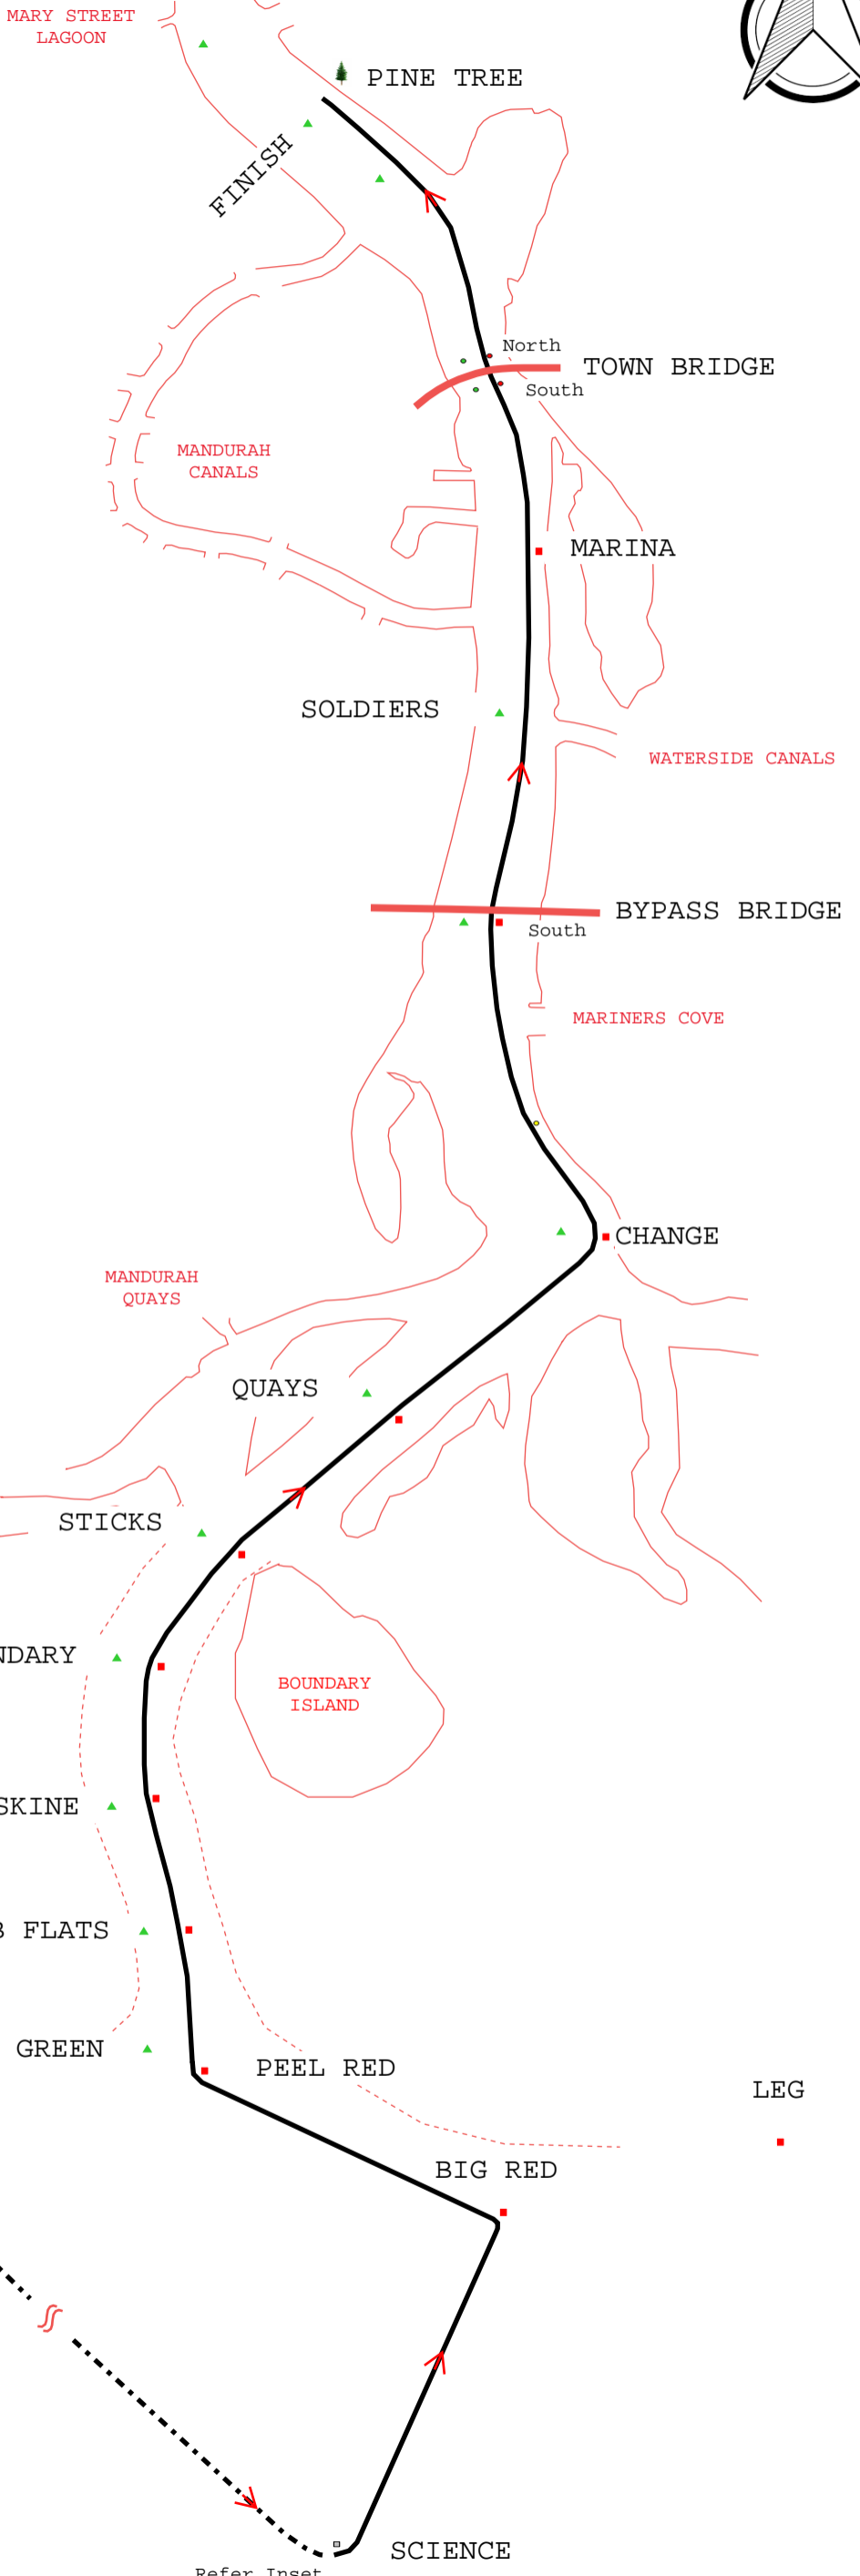

MOFSC Time Trialling
Course
Bouvard Cup

Refer Inset